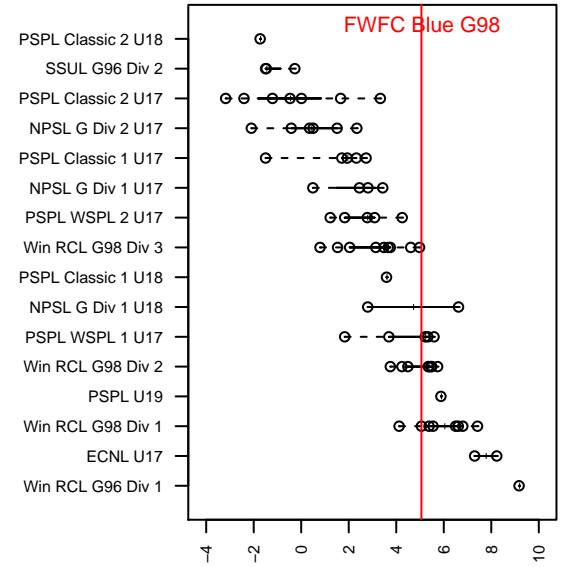

**attack and defense rating
relative to others at age
and all opponents in last 13 months**