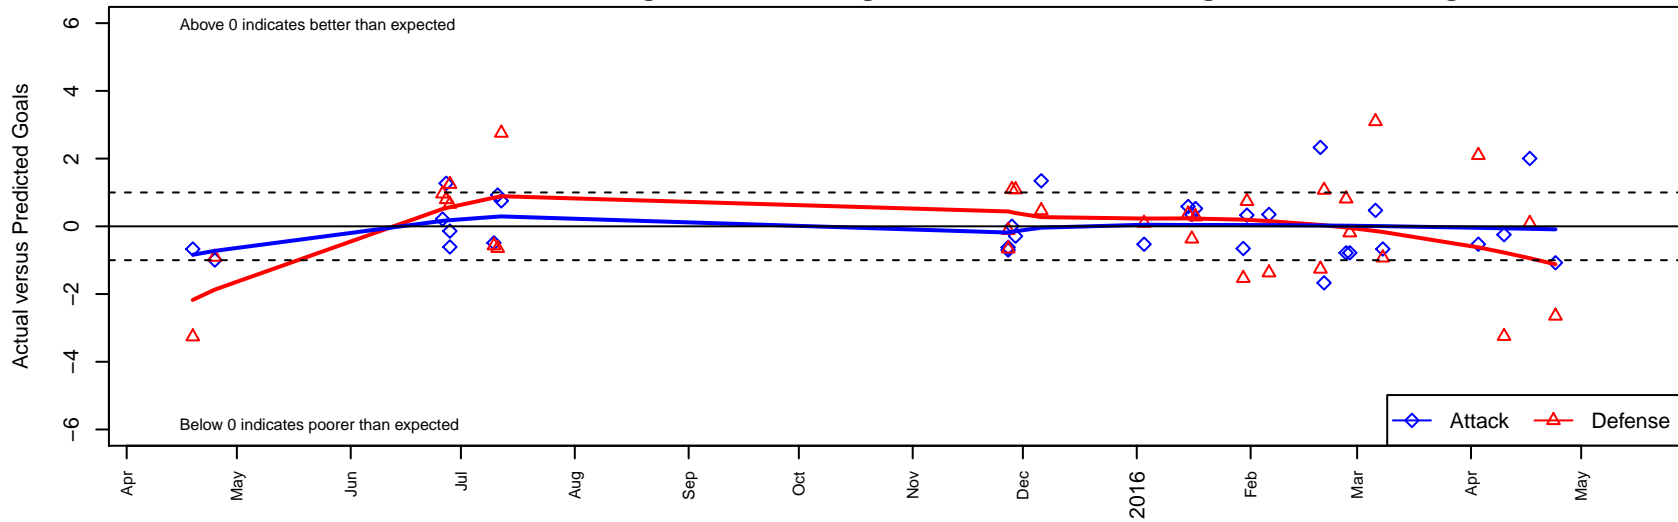

## FWFC Blue G98

Federal Way FC  
 Federal Way, WA  
 G98 total strength=1629  
 attack=17.52 defense=17.85  
 fall league = Win RCL G98 Div 1

alt names used:  
 FWFC G98 Blue (A)  
 FWFC G98 Blue Cecil  
 FEDERAL WAY USA FWFC G98 BLUE CECIL  
 FWFC G98 blue  
 FWFC G98 Blue Cecil  
 FWFC G98 Blue (A)  
 FWFC G98 Blue (A)

**FWFC Blue G98**  
 Dots are actual minus expected GF (blue circles) and GA (red triangles).  
 Blue line is smoothed change in attack strength. Red is smoothed change in defense strength.

**attack and defense variance (black dot)  
relative to other teams  
and top 10 in region**